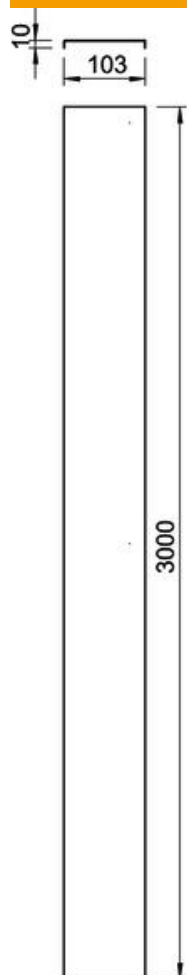

## Cover with turn buckle FS

Item number: 6080138

Cover with turn buckle for AZ small duct.

CE

**St** Steel

**FS** Strip galvanized

### Master data

Item number	6080138
Description 1	Cover with turn buckle
Manufacturer	OBO
Dimension	53x3000
Colour	zinc
Material	Steel
Surface	Strip galvanized
Surface standard	DIN EN 10346
Smallest sales unit	3
Unit of quantity	Metre
Weight	42.7 kg
Weight unit	kg/100 m
CO Footprint (GWP) Cradle-to-Gate	0,949 kg COe / 1 Meter

## Cover with turn buckle FS

Item number: 6080138

### Dimensions

Length	3,000 mm
Width	53 mm
Height	10 mm
Plate thickness	1 mm
Dimension H	10 mm